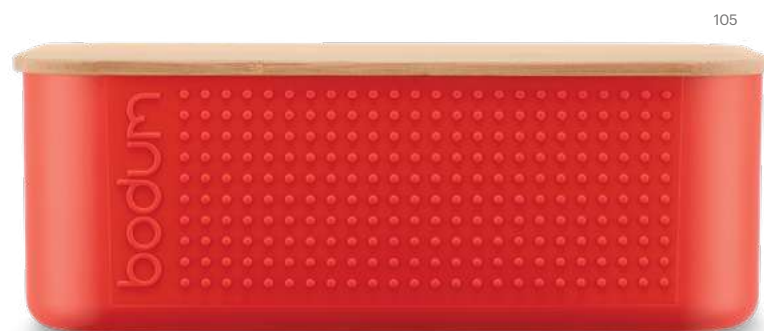

Krabice na chléb

Elegantní a multifunkční řešení pro vaši kuchyni. Uchovávejte čerstvost a chuť chleba po delší dobu díky boxům na chléb!

Bistro Bread S — 34820

Dóza na chléb z materiálu bez obsahu BPA s bambusovým víkem. Víko je opatřeno drážkami pro zachycení drobků a může sloužit také jako prkénko na krájení nebo podnos na servírování chleba. Chlebník Bistro je univerzální a elegantní kousek, který představuje praktické řešení pro uložení chleba a dalších potravin. Pouze box lze mýt v myčce nádobí. Velikost S. Dodává se v pouzdře s dárkovou kartou.

▮ 294 x 107 x 194 mm

▮ LSR – 120 x 120 mm